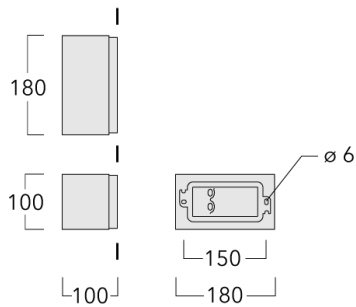

Description

IP66. Class I. IK08. Marine-grade, die-cast aluminium alloy. 5CE superior corrosion protection + primer including PCS hardware. Safety glass lens. Silicone CCG® Controlled Compression Gasket. Luminaire is factory-sealed and does not need to be opened during installation. Optional 2200 K version up to max. 1050mA available. To be specified at time of ordering.

Integral EC electronic converter. Advanced thermal management protects LEDs while optimising lumens output. CAD-optimised optics for superior illumination and glare control. OLC® One LED Concept.

Luminaire can be mounted for up or down lighting.