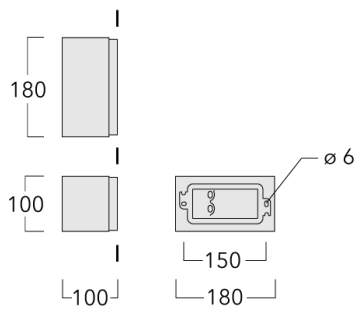

Description

IP66. Class I. Class II on request. IK08. Marine-grade, die-cast aluminium alloy. 5CE superior corrosion protection including PCS hardware. Safety glass lens. Silicone CCG® Controlled Compression Gasket. Luminaire is factory-sealed and does not need to be opened during installation. Optional 2200 K version up to max. 1050mA available. To be specified at time of ordering.

Specifications

Material description

Colours	RAL9004	RAL9007	RAL9016	RAL7016
	Signal black	Grey aluminium	Traffic white	Anthracite grey
	RAL9006			
	White aluminium			
Ingress protection	IP66			
Impact resistance	IK08			

Options

Light distribution

[R45] rectangular, side throw

[M] symmetric, medium beam

[E] symmetric, narrow beam

Colour temperature

Nominal Watt

3000K