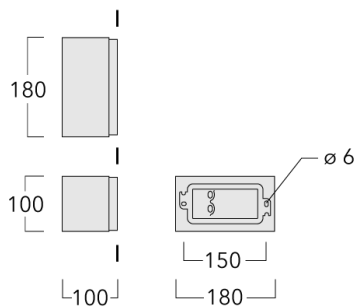

Description

IP66. IK08. Marine-grade, die-cast aluminium alloy. 5CE superior corrosion protection including PCS hardware. Safety glass lens. Silicone CCG® Controlled Compression Gasket. Luminaire is factory-sealed and does not need to be opened during installation.

Integral EC electronic converter. Advanced thermal management protects LEDs while optimising lumens output. CAD-optimised optics for superior illumination and glare control. OLC® One LED Concept. Optional 2200 K version up to max. 1050mA available. To be specified at time of ordering.

Luminaire can be mounted for up or down lighting.