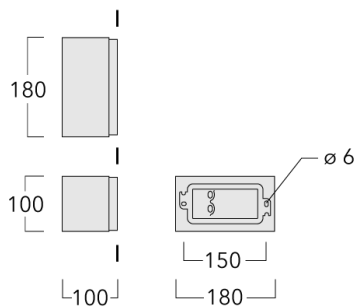

**Description**

IP66. Class I. Class II on request. IK08. Marine-grade, die-cast aluminium alloy. 5CE superior corrosion protection including PCS hardware. Safety glass lens. Silicone CCG® Controlled Compression Gasket. Luminaire is factory-sealed and does not need to be opened during installation. Optional 2200 K version up to max. 1050mA available. To be specified at time of ordering.

## Specifications

### Material description

Colours	<b>RAL9004</b> Signal black	<b>RAL9007</b> Grey aluminium	<b>RAL9016</b> Traffic white	<b>RAL7016</b> Anthracite grey
	<b>RAL9006</b> White aluminium			
Ingress protection	IP66			
Impact resistance	IK08			

### Additional information

Lifetime	Ta=25° L90B10 > 90000h
----------	------------------------

**Options**

Light distribution	Colour temperature	Nominal Watt
 [R45]	 3000K	6 W
		9 W
		13 W
 [M]	 4000K	
 [E]	 2700K	