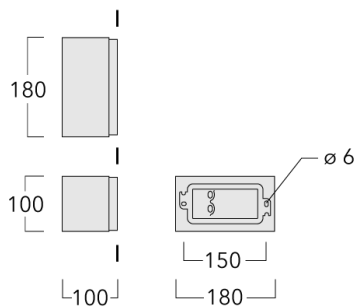

**Description**

IP66. Class I. IK08. Marine-grade, die-cast aluminium alloy. 5CE superior corrosion protection + primer including PCS hardware. Safety glass lens. Silicone CCG® Controlled Compression Gasket. Luminaire is factory-sealed and does not need to be opened during installation. Optional 2200 K version up to max. 1050mA available. To be specified at time of ordering.

## Specifications