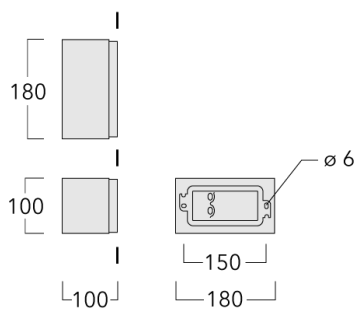

Description

IP66. Class I. Class II on request. IK08. Marine-grade, die-cast aluminium alloy. 5CE superior corrosion protection including PCS hardware. Safety glass lens. Silicone CCG® Controlled Compression Gasket. Luminaire is factory-sealed and does not need to be opened during installation. Optional 2200 K version up to max. 1050mA available. To be specified at time of ordering.

Specifications

Material description

Colours	RAL9004	RAL9007	RAL9016	RAL7016
	Signal black	Grey aluminium	Traffic white	Anthracite grey
	RAL9006			
	White aluminium			
Ingress protection	IP66			
Impact resistance	IK08			