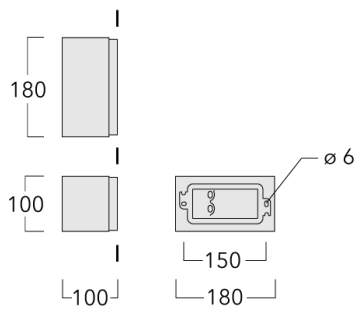

Description

IP66. IK08. Marine-grade, die-cast aluminium alloy. 5CE superior corrosion protection including PCS hardware. Safety glass lens. Silicone CCG® Controlled Compression Gasket. Luminaire is factory-sealed and does not need to be opened during installation.

Integral EC electronic converter. Advanced thermal management protects LEDs while optimising lumens output. CAD-optimised optics for superior illumination and glare control. OLC® One LED Concept. Optional 2200 K version up to max. 1050mA available. To be specified at time of ordering.

Luminaire can be mounted for up or down lighting.