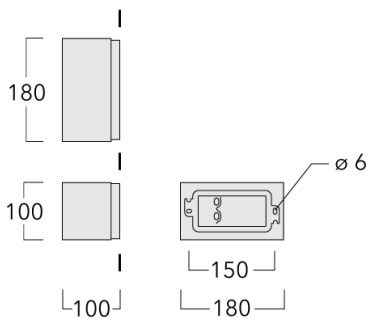

Description

Surface-mounted wall luminaire.

ADA (American Disabilities Act) Compliant.

IP66. Class I. IK08. Marine-grade, die-cast aluminum alloy. 5CE superior corrosion protection including PCS hardware. Silicone CCG® Controlled Compression Gasket. Safety glass lens. CAD-optimized optics for superior illumination and glare control. Integral driver. OLC® One LED Concept. Advanced thermal management protects LEDs while optimizing lumens output. 0-10V Dimming comes standard with luminaire. Luminaire is factory-sealed and does not need to be opened during installation.

Luminaire can be mounted for up or down lighting. Suitable for installation on ceiling or wall over 4" recessed junction box.

Specify product with 7 Digit product code - Finish Color. Accessories, such as mounting, optical, and electrical, must be specified separately.

Example: XXX-XXXX-9004 (Black)

+ XXX-XXXX (Accessory 1)