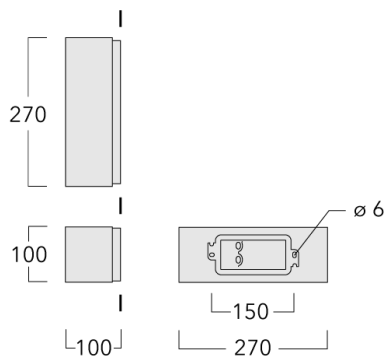

Description

IP66. IK08. Marine-grade, die-cast aluminium alloy. 5CE superior corrosion protection including PCS hardware. Safety glass lens. Silicone CCG® Controlled Compression Gasket. Luminaire is factory-sealed and does not need to be opened during installation.

Integral EC electronic converter. Advanced thermal management protects LEDs while optimising lumens output. CAD-optimised optics for superior illumination and glare control. OLC® One LED Concept. Optional 2200 K version up to max. 1050mA available. To be specified at time of ordering.

Luminaire can be mounted for up or down lighting.

Specifications

Material description

Colours	RAL9004 Signal black	RAL9007 Grey aluminium	RAL7016 Anthracite grey	RAL9016 Traffic white
Ingress protection	IP66			
Impact resistance	IK08			

Options

Light distribution

[R45] rectangular, side throw

[M] symmetric, medium beam

[E] symmetric, narrow beam

Colour temperature

3000K

4000K