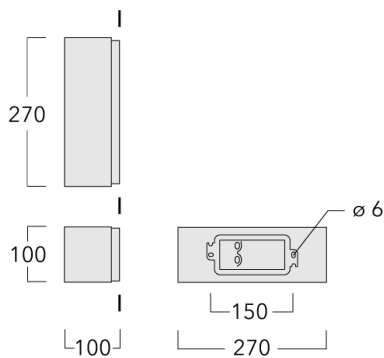

Description

IP66. Class I. IK08. Marine-grade, die-cast aluminium alloy. 5CE superior corrosion protection + primer including PCS hardware. Safety glass lens. Silicone CCG® Controlled Compression Gasket. Luminaire is factory-sealed and does not need to be opened during installation. Optional 2200 K version up to max. 1050mA available. To be specified at time of ordering.

Integral EC electronic converter. Advanced thermal management protects LEDs while optimising lumens output. CAD-optimised optics for superior illumination and glare control. OLC® One LED Concept.

Luminaire can be mounted for up or down lighting.

Specifications

Material description

Colours	RAL9004 Signal black	RAL9007 Grey aluminium	RAL9006 White aluminium
Ingress protection	IP66		
Impact resistance	IK08		
Corrosion resistance	5CE+Primer		

Electrical description

Power supply	220-240V / 50-60 Hz
Surge protection	1/2 kV

Additional information

Lifetime	Ta=40° L90B10 > 90000h
----------	------------------------

Options

Light distribution	Colour temperature	Nominal Watt
 [R45]	 3000K	12 W
		18 W
		26 W
 [M]	 4000K	
 [E]	 2700K	