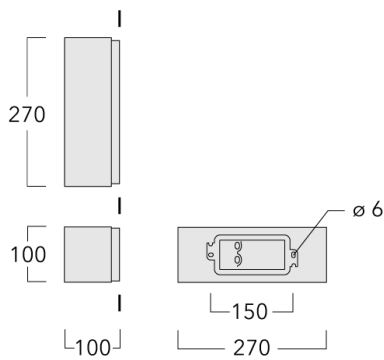

Description

IP66. IK08. Marine-grade, die-cast aluminium alloy. 5CE superior corrosion protection including PCS hardware. Safety glass lens. Silicone CCG® Controlled Compression Gasket. Luminaire is factory-sealed and does not need to be opened during installation.

Integral EC electronic converter. Advanced thermal management protects LEDs while optimising lumens output. CAD-optimised optics for superior illumination and glare control. OLC® One LED Concept. Optional 2200 K version up to max. 1050mA available. To be specified at time of ordering.

Luminaire can be mounted for up or down lighting.

Specifications

Material description

Colours	RAL9004 Signal black	RAL9007 Grey aluminium	RAL7016 Anthracite grey	RAL9016 Traffic white
Ingress protection	IP66			
Impact resistance	IK08			