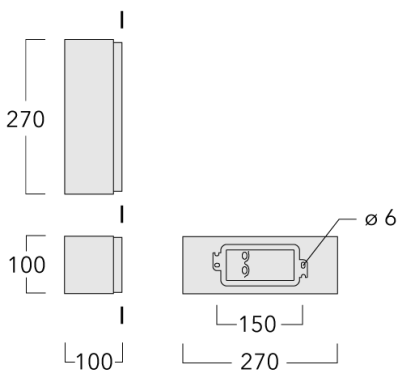

**Description**

Surface-mounted wall or ceiling luminaire.

ADA (American Disabilities Act) Compliant.

IP66. Class I. IK08. Marine-grade, die-cast aluminum alloy. 5CE superior corrosion protection including PCS hardware. Silicone CCG® Controlled Compression Gasket. Safety glass lens. CAD-optimized optics for superior illumination and glare control. Integral driver. OLC® One LED Concept. Advanced thermal management protects LEDs while optimizing lumens output. 0-10V Dimming comes standard with luminaire. Luminaire is factory-sealed and does not need to be opened during installation.

Luminaire can be mounted for up or down lighting. Suitable for installation on ceiling or wall over 4" recessed junction box.

Specify product with 7 Digit product code - Finish Color. Accessories, such as mounting, optical, and electrical, must be specified separately.

Example: XXX-XXXX-9004 (Black)

+ XXX-XXXX (Accessory 1)

### Additional information

Length x Width (inches)	10.63 x 3.94
Listings	ETL listed. Suitable for wet locations.
Lifetime	Ta=25°/40° L90B10 > 90000h

**Options**

Light distribution	Color temperature	Nominal Watt
 [R45]	 3000K	12 W 18 W 26 W
 [M]	 4000K	
 [E]	 2700K	