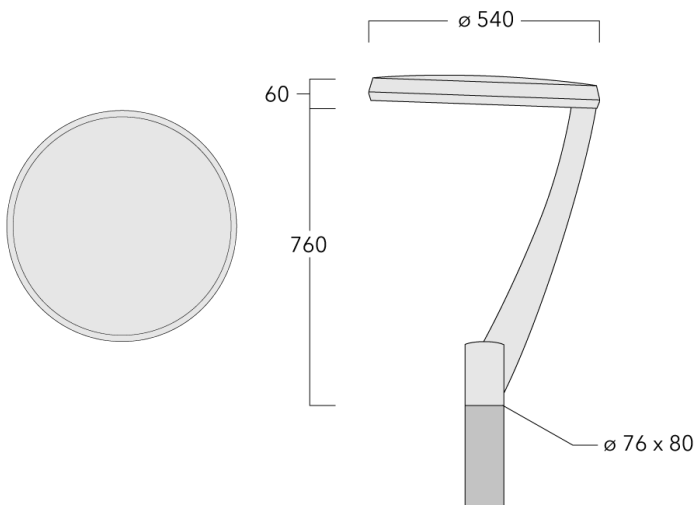

Description

IP66, Class I. Class II on request. IK09. Marine-grade, die-cast aluminium alloy. 5CE superior corrosion protection including PCS hardware. Silicone CCG® Controlled Compression Gasket. RFC® Reflection Free Contour main lens. Integral EC electronic converter. DALI. CAD-optimised OLC® One LED Concept optics for superior illumination and glare control. Factory installed LED circuit board. The luminaire is factory-sealed and does not need to be opened during installation.

Optional 2200 K version up to max. 1050mA available. To be specified at time of ordering.

Specifications

Material description

Lens	RFC® Reflection Free Contour main lens			
Colours	RAL9004 Signal black	RAL9006 White aluminium	RAL9016 Traffic white	RAL7016 Anthracite grey
	RAL9007 Grey aluminium			
Ingress protection	IP66			
Impact resistance	IK09			

Options

Light distribution

 [P65] pedestrian/bicycle lane

 [S65] asymmetric, side throw

 [R65] rectangular, side throw

Colour temperature

 3000K

 4000K