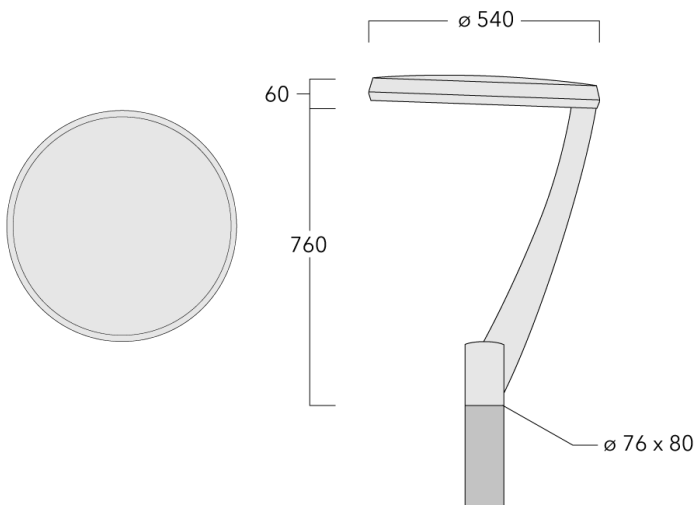

Description

IP66, Class I. IK09. Marine-grade, die-cast aluminium alloy. 5CE superior corrosion protection + primer including PCS hardware. RFC™ Reflection Free Contour main lens. Silicone CCG® Controlled Compression Gasket. Luminaire is factory-sealed and does not need to be opened during installation.

Integral EC electronic converter. DALI. One LED concept optics for superior illumination and glare control. Maximum spacing for pathway and streetlighting applications depends on wattage and light distribution. Optional 2200 K version up to max. 1050mA available. To be specified at time of ordering.

Additional information

Windage	0.229 m ²
Lifetime	Ta=40° L90B10 > 90000h

Options**Light distribution** [P65] pedestrian/bicycle lane [A60] asymmetric, forward throw [S65] asymmetric, side throw [S70] asymmetric, side throw**Colour temperature** 3000K 4000K 2700K**Nominal Watt**

Light distribution	Part ID	Light source	Rated lumens	Rated input power	CRI
 <p>[S70] asymmetric, side throw</p>	105-7096	LED-24/52W/2700K	10904.1 lm	52 W	80
	105-9966	LED-24/52W/3000K	11533.2 lm	52 W	80
	105-9970	LED-24/52W/4000K	12057.4 lm	52 W	80
	105-7085	LED-24/12W/2700K	3186.8 lm	12 W	80
	105-9954	LED-24/12W/3000K	3406.5 lm	12 W	80
	105-9956	LED-24/12W/4000K	3736.2 lm	12 W	80
	105-7089	LED-24/24W/2700K	5624.7 lm	24 W	80
	105-9955	LED-24/24W/3000K	6041.3 lm	24 W	80
	105-9957	LED-24/24W/4000K	6457.9 lm	24 W	80
	105-7093	LED-24/36W/2700K	9010.9 lm	36 W	80
	105-9971	LED-24/36W/3000K	9450.4 lm	36 W	80
	105-9973	LED-24/36W/4000K	9890 lm	36 W	80
	105-7097	LED-24/52W/2700K	10832.7 lm	52 W	80
	105-9972	LED-24/52W/3000K	11457.6 lm	52 W	80
	105-9974	LED-24/52W/4000K	11978.4 lm	52 W	80