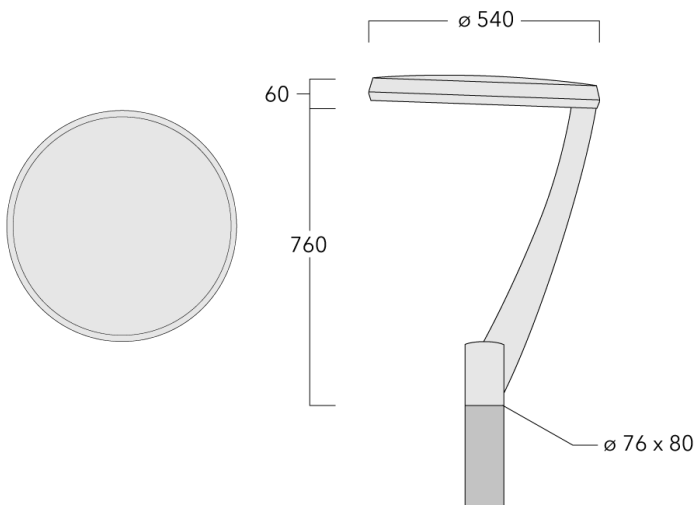

Description

IP66, Class I. Class II on request. IK09. Marine-grade, die-cast aluminium alloy. 5CE superior corrosion protection including PCS hardware. Silicone CCG® Controlled Compression Gasket. RFC® Reflection Free Contour main lens. Integral EC electronic converter. DALI. CAD-optimised OLC® One LED Concept optics for superior illumination and glare control. Factory installed LED circuit board. The luminaire is factory-sealed and does not need to be opened during installation.

Optional 2200 K version up to max. 1050mA available. To be specified at time of ordering.