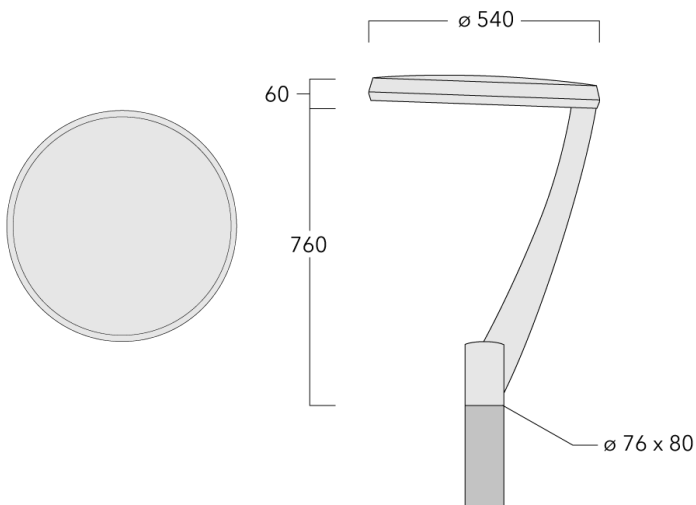

Description

IP66, Class I. IK09. Marine-grade, die-cast aluminium alloy. 5CE superior corrosion protection including PCS hardware. RFC™ Reflection Free Contour main lens. Silicone CCG® Controlled Compression Gasket. Luminaire is factory-sealed and does not need to be opened during installation.

Integral electronic converter with DALI interface. CAD-optimised optics for superior illumination and glare control. OLC® One LED Concept. Optional 2200 K version up to max. 1050mA available. To be specified at time of ordering.

Including 0.5 m cable with a cable connector.

Maximum spacing for pathway and streetlighting applications depends on wattage and light distribution: 5.5 to 9 times the mounting height.

Specifications

Material description

Light distribution	Part ID	Light source	Rated lumens	Rated input power	CRI
 <p>[S70] asymmetric, side throw</p>	105-7096	LED-24/52W/2700K	10904.1 lm	52 W	80
	105-9966	LED-24/52W/3000K	11533.2 lm	52 W	80
	105-9970	LED-24/52W/4000K	12057.4 lm	52 W	80
	105-7085	LED-24/12W/2700K	3186.8 lm	12 W	80
	105-9954	LED-24/12W/3000K	3406.5 lm	12 W	80
	105-9956	LED-24/12W/4000K	3736.2 lm	12 W	80
	105-7089	LED-24/24W/2700K	5624.7 lm	24 W	80
	105-9955	LED-24/24W/3000K	6041.3 lm	24 W	80
	105-9957	LED-24/24W/4000K	6457.9 lm	24 W	80
	105-7093	LED-24/36W/2700K	9010.9 lm	36 W	80
	105-9971	LED-24/36W/3000K	9450.4 lm	36 W	80
	105-9973	LED-24/36W/4000K	9890 lm	36 W	80
	105-7097	LED-24/52W/2700K	10832.7 lm	52 W	80
	105-9972	LED-24/52W/3000K	11457.6 lm	52 W	80
	105-9974	LED-24/52W/4000K	11978.4 lm	52 W	80