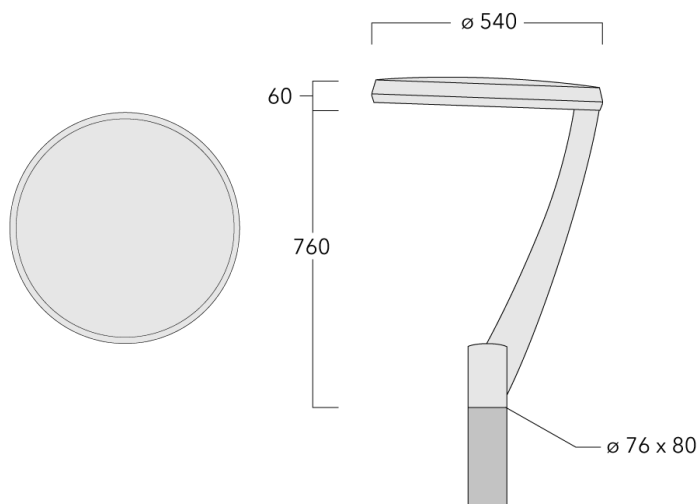

Description

IP66, Class I. Class II on request. IK09. Marine-grade, die-cast aluminium alloy. 5CE superior corrosion protection including PCS hardware. Silicone CCG® Controlled Compression Gasket. RFC® Reflection Free Contour main lens. Integral EC electronic converter. DALI. CAD-optimised OLC® One LED Concept optics for superior illumination and glare control. Factory installed LED circuit board. The luminaire is factory-sealed and does not need to be opened during installation.

Optional 2200 K version up to max. 1050mA available. To be specified at time of ordering.

Specifications

Material description

Lens	RFC® Reflection Free Contour main lens			
Colours	RAL9004 Signal black	RAL9006 White aluminium	RAL9016 Traffic white	RAL7016 Anthracite grey
	RAL9007 Grey aluminium			
Ingress protection	IP66			
Impact resistance	IK09			

Electrical description

Driver / Ballast	Integral EC electronic converter. DALI
Surge protection	6/6 kV (optional SP10)
Energy efficiency	C-D (Light source)

Additional information

Windage	0.229 m ²
Lifetime	Ta=25° L90B10 > 90000h

Options

Light distribution

 [P65] pedestrian/bicycle lane

 [S65] asymmetric, side throw

 [R65]

Colour temperature

 3000K

 4000K