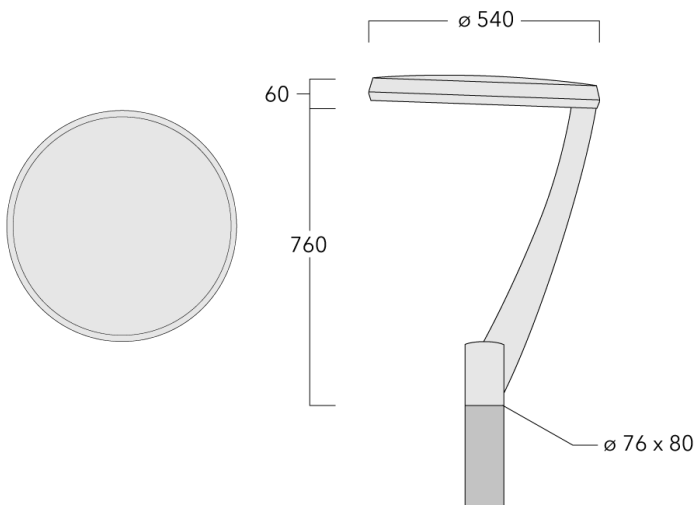

Description

IP66, Class I. IK09. Marine-grade, die-cast aluminium alloy. 5CE superior corrosion protection + primer including PCS hardware. RFC™ Reflection Free Contour main lens. Silicone CCG® Controlled Compression Gasket. Luminaire is factory-sealed and does not need to be opened during installation.

Integral EC electronic converter. DALI. One LED concept optics for superior illumination and glare control. Maximum spacing for pathway and streetlighting applications depends on wattage and light distribution. Optional 2200 K version up to max. 1050mA available. To be specified at time of ordering.

Additional information

Windage	0.229 m ²
Lifetime	Ta=40° L90B10 > 90000h

Options**Light distribution** [P65] pedestrian/bicycle lane [A60] asymmetric, forward throw [S65] asymmetric, side throw [S70] asymmetric, side throw**Colour temperature** 3000K 4000K 2700K**Nominal Watt**

Light distribution	Part ID	Light source	Rated lumens	Rated input power	CRI
 [S70] asymmetric, side throw	105-9969	LED-24/36W/4000K	9955.2 lm	36 W	80
	105-7096	LED-24/52W/2700K	10904.1 lm	52 W	80
	105-9966	LED-24/52W/3000K	11533.2 lm	52 W	80
	105-9970	LED-24/52W/4000K	12057.4 lm	52 W	80
	105-7085	LED-24/12W/2700K	3186.8 lm	12 W	80
	105-9954	LED-24/12W/3000K	3406.5 lm	12 W	80
	105-9956	LED-24/12W/4000K	3736.2 lm	12 W	80
	105-7089	LED-24/24W/2700K	5624.7 lm	24 W	80
	105-9955	LED-24/24W/3000K	6041.3 lm	24 W	80
	105-9957	LED-24/24W/4000K	6457.9 lm	24 W	80
	105-7093	LED-24/36W/2700K	9010.9 lm	36 W	80
	105-9971	LED-24/36W/3000K	9450.4 lm	36 W	80
	105-9973	LED-24/36W/4000K	9890 lm	36 W	80
	105-7097	LED-24/52W/2700K	10832.7 lm	52 W	80
	105-9972	LED-24/52W/3000K	11457.6 lm	52 W	80
	105-9974	LED-24/52W/4000K	11978.4 lm	52 W	80