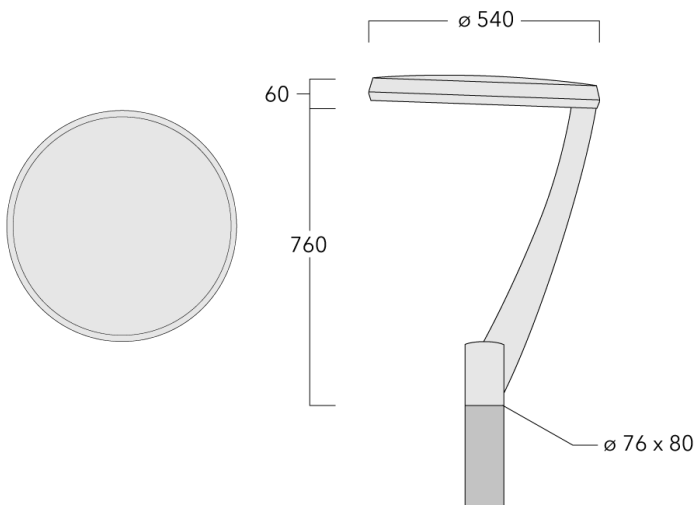

Description

IP66, Class I. Class II on request. IK09. Marine-grade, die-cast aluminium alloy. 5CE superior corrosion protection including PCS hardware. Silicone CCG® Controlled Compression Gasket. RFC® Reflection Free Contour main lens. Integral EC electronic converter. DALI. CAD-optimised OLC® One LED Concept optics for superior illumination and glare control. Factory installed LED circuit board. The luminaire is factory-sealed and does not need to be opened during installation.

Optional 2200 K version up to max. 1050mA available. To be specified at time of ordering.

Specifications

Material description

Lens	RFC® Reflection Free Contour main lens			
Colours	RAL9004 Signal black	RAL9006 White aluminium	RAL9016 Traffic white	RAL7016 Anthracite grey
	RAL9007 Grey aluminium			
Ingress protection	IP66			
Impact resistance	IK09			

Electrical description

Driver / Ballast	Integral EC electronic converter. DALI
Surge protection	6/6 kV (optional SP10)
Energy efficiency	C-D (Light source)

Additional information

Windage	0.229 m ²
Lifetime	Ta=25° L90B10 > 90000h

Options

Light distribution

 [P65] pedestrian/bicycle lane

 [S65] asymmetric, side throw

 [R65]

Colour temperature

 3000K

 4000K