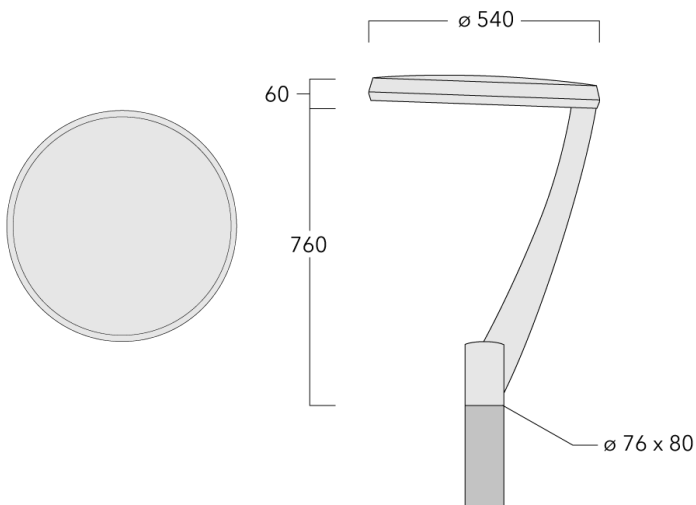

### Description

IP66, Class I. IK09. Marine-grade, die-cast aluminium alloy. 5CE superior corrosion protection including PCS hardware. RFC™ Reflection Free Contour main lens. Silicone CCG® Controlled Compression Gasket. Luminaire is factory-sealed and does not need to be opened during installation.

Integral electronic converter with DALI interface. CAD-optimised optics for superior illumination and glare control. OLC® One LED Concept. Optional 2200 K version up to max. 1050mA available. To be specified at time of ordering.

Including 0.5 m cable with a cable connector.

Maximum spacing for pathway and streetlighting applications depends on wattage and light distribution: 5.5 to 9 times the mounting height.