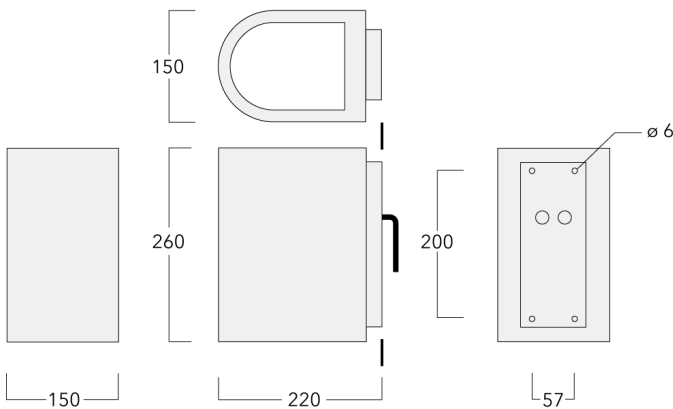

Description

Surface-mounted wall luminaire.

IP66. Class I. IK07.

Marine-grade, die-cast aluminum alloy. 5CE superior corrosion protection including PCS hardware. Silicone CCG® Controlled Compression Gasket. Safety glass lens. Two cable entries. CAD-optimized optics for superior illumination and glare control. Integral driver. OLC® One LED Concept. Factory-installed LED circuit board. 0-10V Dimming comes standard with luminaire.

Suitable for Up, Down, or Up/Down light distribution. Suitable for installation over 4" recessed junction box. Emergency Lighting Package option available; to be specified as accessory with order.

Specify product with 7 Digit product code - Finish Color. Accessories, such as mounting, optical, and electrical, must be specified separately.

Example: XXX-XXXX-9004 (Black)
+ XXX-XXXX (Accessory 1)

For DarkSky compliant configurations of this product,