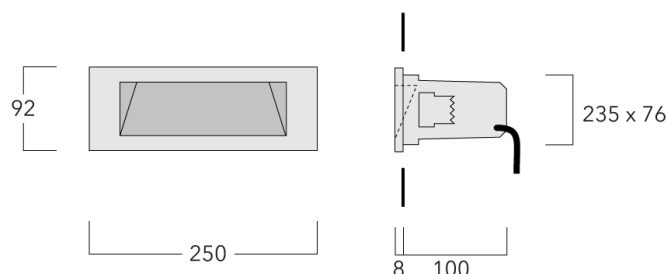

#### Description

IP66, Class I. Class II on request. IK10. Marine-grade, die-cast aluminium alloy. 5CE superior corrosion protection including PCS hardware. Silicone rubber gasket. Safety glass lens. Two cable entries. Factory installed LED circuit board. Integral EC electronic converter.

### Additional information

Lifetime	Ta=25° L80B10 > 54000h
----------	------------------------

**Options**

Light distribution	Colour temperature	Nominal Watt
□	 3000K	9 W
	 4000K	