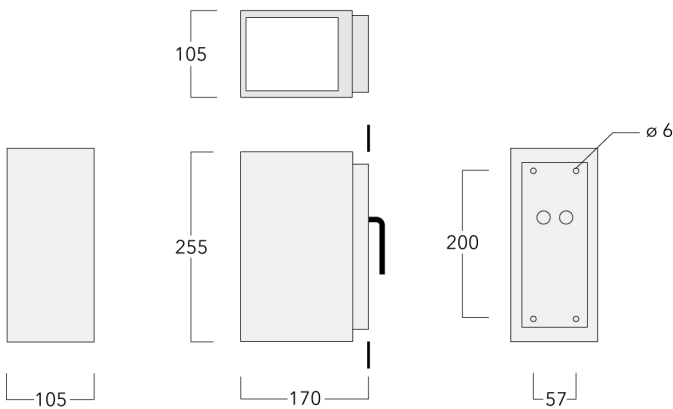

### Description

IP66. Class I. IK07. Marine-grade, die-cast aluminum alloy. 5CE superior corrosion protection including PCS hardware. Silicone CCG® Controlled Compression Gasket. Safety glass lens. Two cable entries. CAD-optimized optics for superior illumination and glare control. Integral driver. OLC® One LED Concept. Factory-installed LED circuit board. 0-10V Dimming comes standard with luminaire.

Specify product with 7 Digit product code - Finish Color. Accessories, such as mounting, optical, and electrical, must be specified separately.

Example: XXX-XXXX-9004 (Black)

+ XXX-XXXX (Accessory 1)

### Additional information

Height x Depth (inches)	10.04 x 6.69
Listings	ETL listed. Suitable for wet locations.
Lifetime	Ta=25°/40° L90B10 > 90000h

**Options**

Light distribution	Color temperature	Nominal Watt
 [M]	 3000K	6 W 12 W
 [E]	 4000K	18 W 13 W
 [A60] Type IV Very Short	 2700K	9 W 26 W
 [E/A60]		
 [M/M]		
 [E/M]		
 [E/E]		
 [M/A60]		