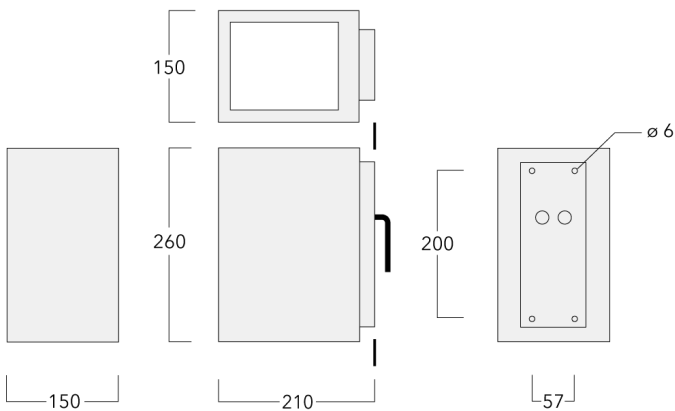

Description

IP66. Class I. IK07. Marine-grade, die-cast aluminum alloy. 5CE superior corrosion protection including PCS hardware. Silicone CCG® Controlled Compression Gasket. Safety glass lens. Two cable entries. CAD-optimized optics for superior illumination and glare control. Integral driver. OLC® One LED Concept. Factory-installed LED circuit board. 0-10V Dimming comes standard with luminaire.

Specify product with 7 Digit product code - Finish Color. Accessories, such as mounting, optical, and electrical, must be specified separately.

Example: XXX-XXXX-9004 (Black)
+ XXX-XXXX (Accessory 1)

For DarkSky compliant configurations of this product, please find the spec sheet and DarkSky certificate in the library.