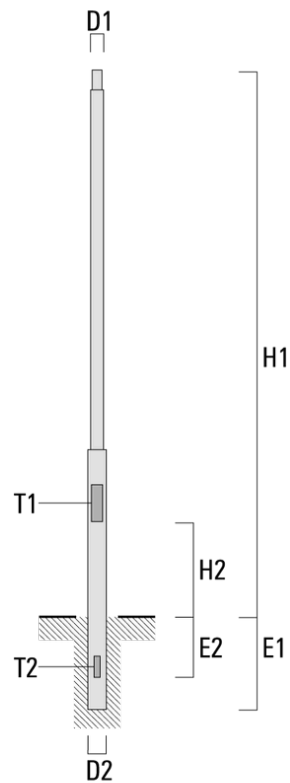

Beschreibung

Tubular steel, one step. Hot dipped galvanised inside and out. Chrome-free conversion coating with superior powdercoat finish in RAL colour. Service door with stainless locking screw. Suitable for one cable connecting box. Standard version with planted root and cable entry hole.

Please specify RAL colour reference number according to the WE-EF RAL Colour Chart.

Special version with surface mounting flange plate is available on request.

Artikelnummer	D1	D2	E1	E2	H1	T1	T2	Gewicht (kg)
240-1450	89	152	600	500	3000	90×400	50×150	29
240-1451	89	152	700	500	3500	90×400	50×150	32
240-1452	89	152	700	500	4000	90×400	50×150	35
240-1459	89	152	700	500	4500	90×400	50×150	38