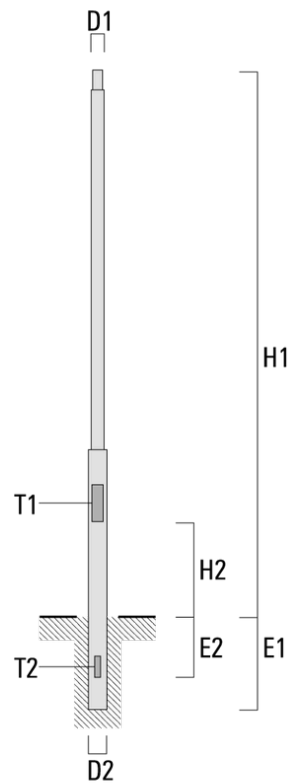

Beschreibung

Tubular steel, one step. Hot dipped galvanised inside and out. Chrome-free conversion coating with superior powdercoat finish in RAL colour. Service door with stainless locking screw. Suitable for one cable connecting box. Standard version with planted root and cable entry hole.

Please specify RAL colour reference number according to the WE-EF RAL Colour Chart.

Special version with surface mounting flange plate is available on request.

Artikelnummer	D1	D2	E1	E2	H1	T1	T2	Gewicht (kg)
240-1453	102	152	700	500	4500	90×400	50×150	38
240-1454	102	152	800	500	5000	90×400	50×150	46
240-1455	102	152	800	500	5500	90×400	50×150	55
240-1456	102	152	800	500	6000	90×400	50×150	64