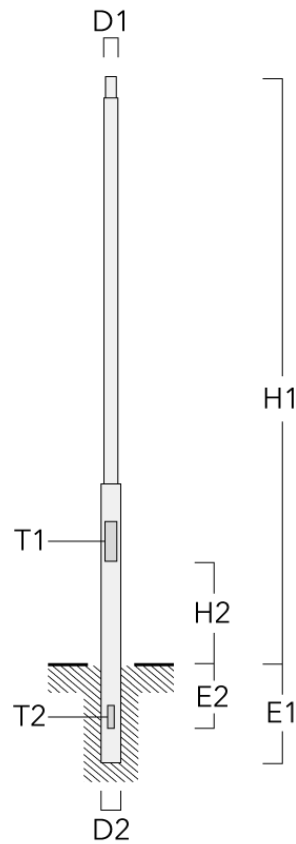

Beschreibung

Tubular steel, one step. Hot dipped galvanised inside and out. Chrome-free conversion coating with superior powdercoat finish in RAL colour. Service door with stainless locking screw. Suitable for one cable connecting box. Standard version with planted root and cable entry hole.

Please specify RAL colour reference number according to the WE-EF RAL Colour Chart.

Special version with surface mounting flange plate is available on request.

Artikelnummer	D1	D2	E1	E2	H1	H2	T1	T2	Gewicht (kg)
240-0584	76	108	600	500	3000	600	85×300	50×150	23
240-0585	76	108	700	500	3500	600	85×300	50×150	26
240-0586	76	108	700	500	4000	600	85×300	50×150	30
240-0587	76	108	700	500	4500	600	85×300	50×150	33
240-0588	76	108	800	500	5000	600	85×300	50×150	37
240-0589	76	108	800	500	5500	600	85×300	50×150	41
240-0590	76	108	800	500	6000	600	85×300	50×150	45